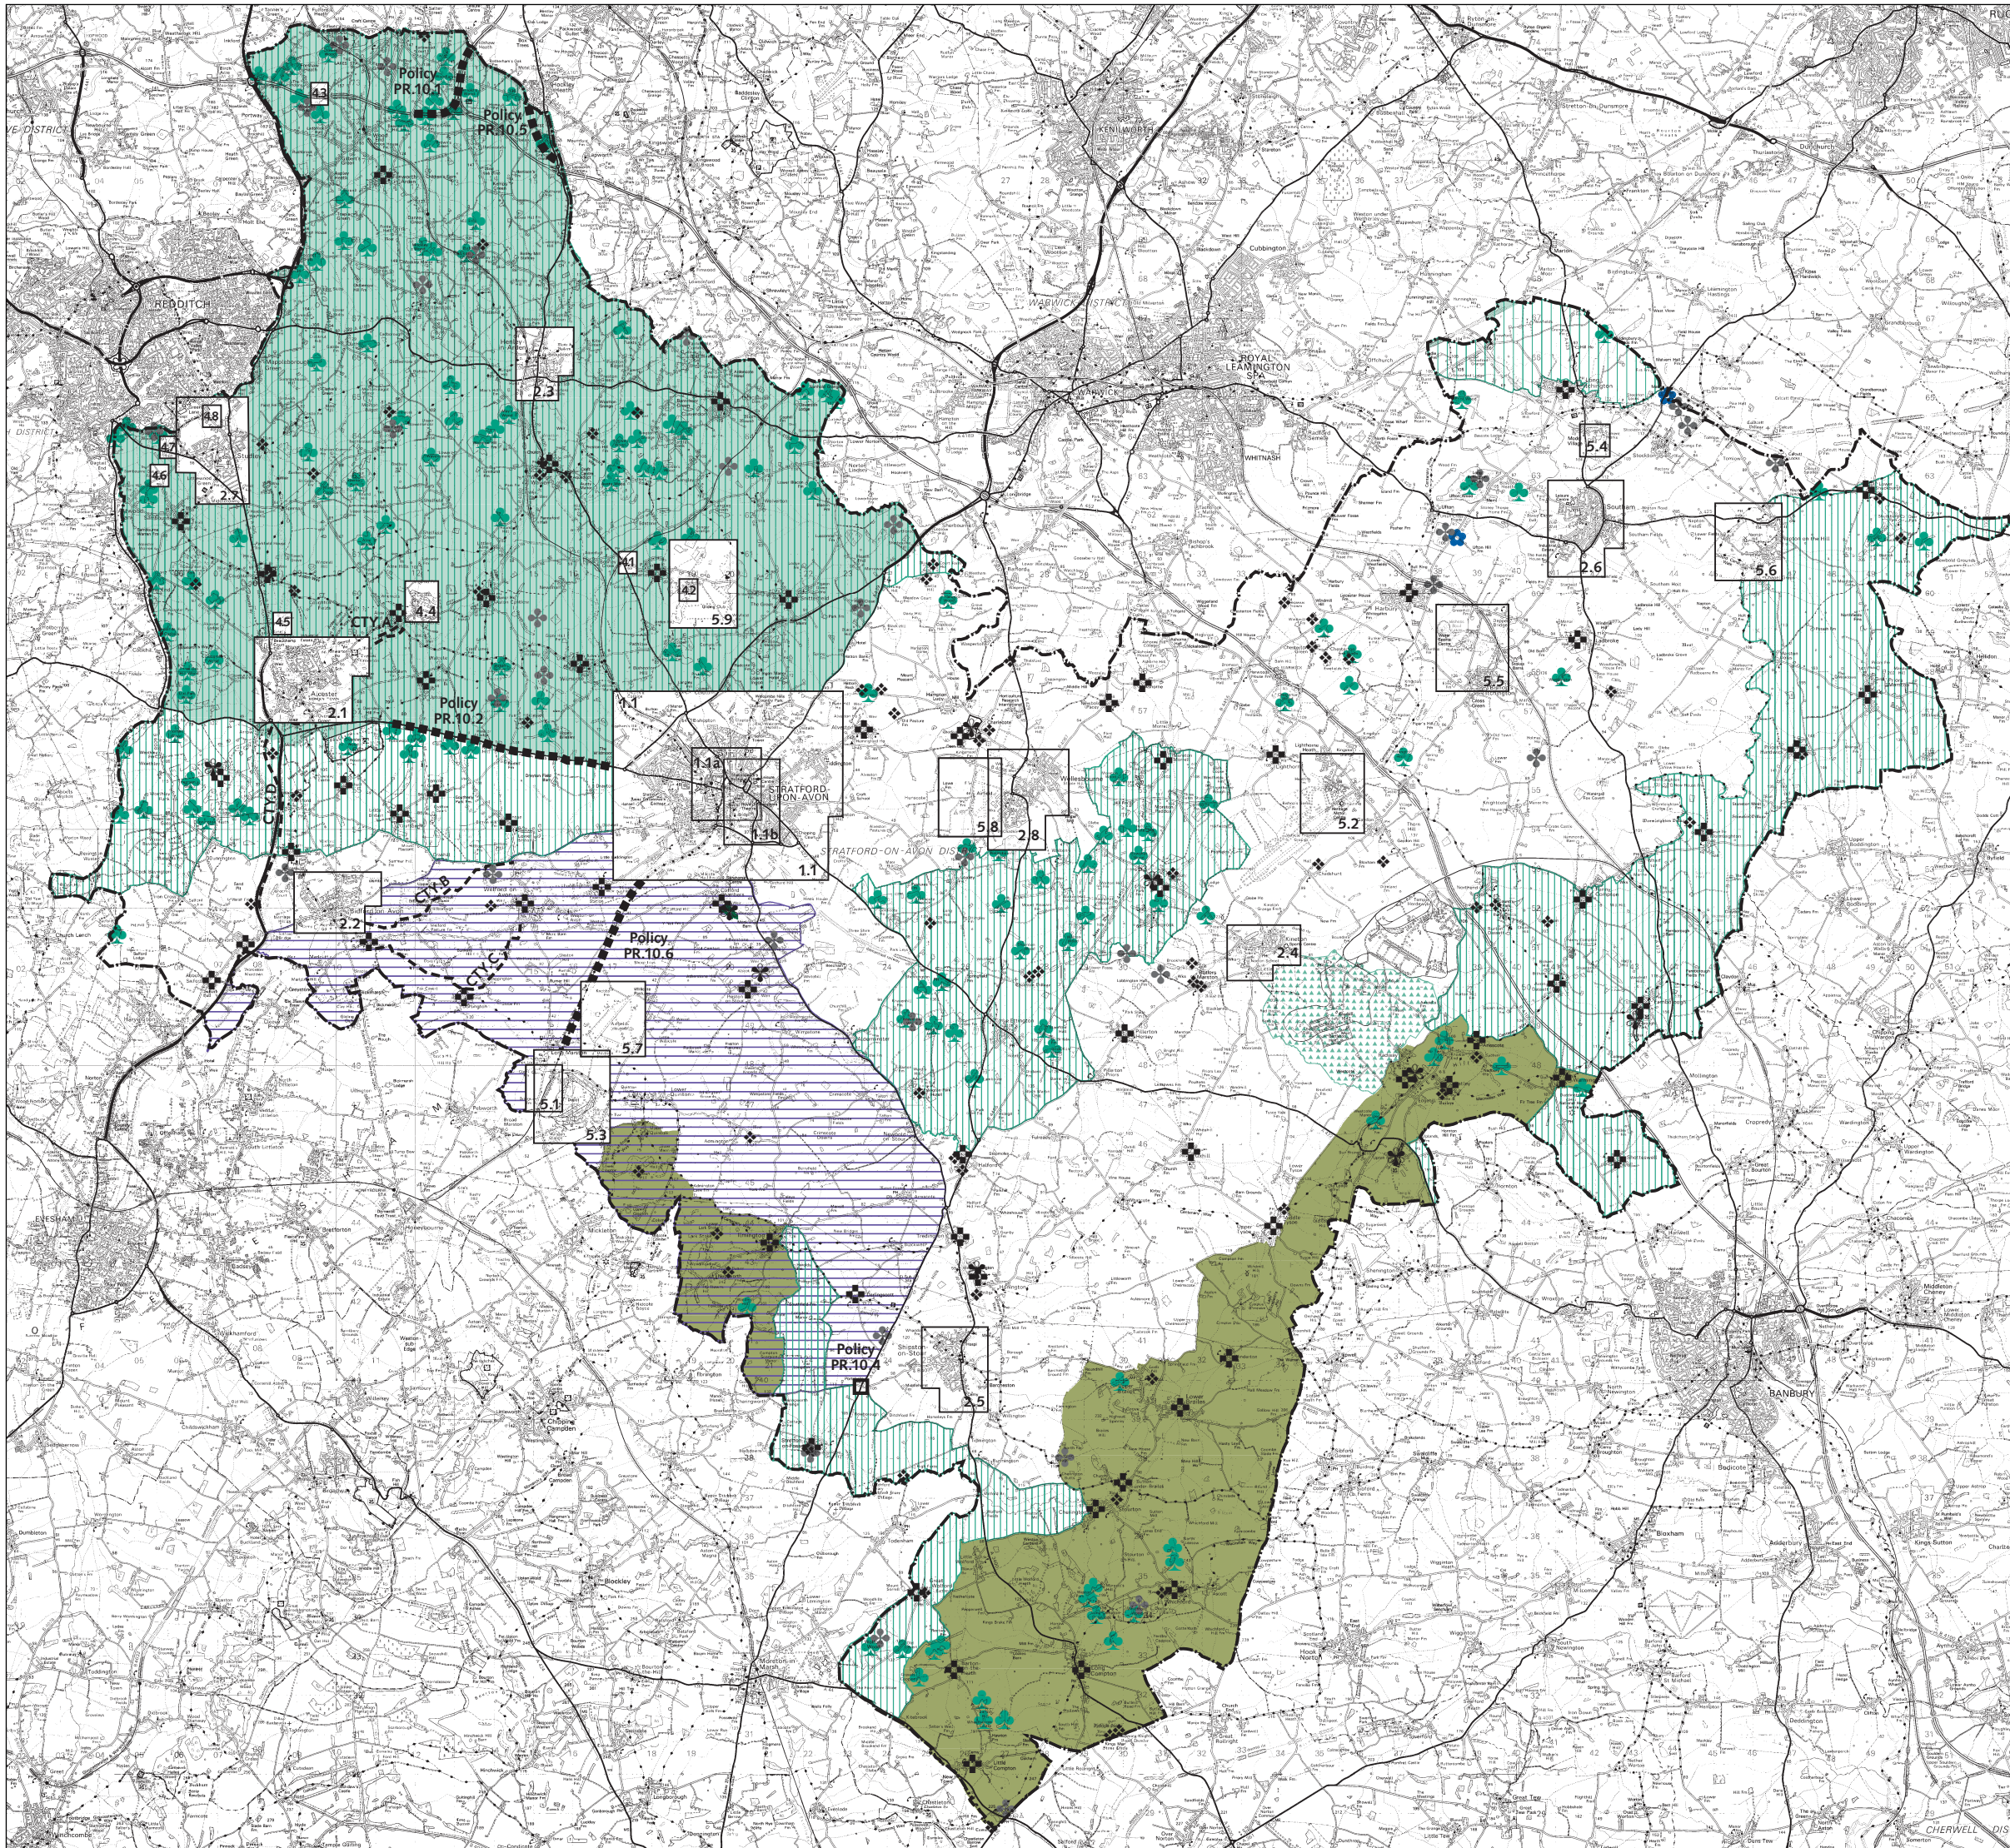

Proposals Map

- --- Local Plan Boundary
- Inset Map
- Green Belt
  Policy PR.2
- Safeguarded land
  Policy PR.10.1 M42 Widening
  Policy PR.10.2 A46 Alcester to Stratford-upon-Avon
  Policy PR.10.5 Hockley Heath Bypass
  Policy PR.10.6 Stratford to Cheltenham railway line
- Safeguarded land
  Policy PR.10.4 Portobello Roundabout
- Cotswolds Area of Outstanding Natural Beauty
  Policy EF.1
- Special Landscape Area
  Policy EF.2
- ▲▲▲▲ Battle of Edgehill Historic Battlefield
  Policy EF.4
- ⊗ Park & Garden of Special Historic Interest
  Policy EF.5
- ⊗ Site of Special Scientific Interest
  Policy EF.6 © English Nature
- ⊗ Local Nature Reserve
  Policy EF.6 & EF.7
- ⊗ Ancient Woodland
  Policy EF.9 © English Nature
- ⊗ Scheduled Ancient Monument
  Policy EF.11 © HM Government
- ⊗ Conservation Area
  Policy EF.12
- ▨ Vale of Evesham Control Zone
  Policy COM.11A
- --- Recreation Footpath
  Proposal CTY.A-CTY.D

Scale 1 : 80,000